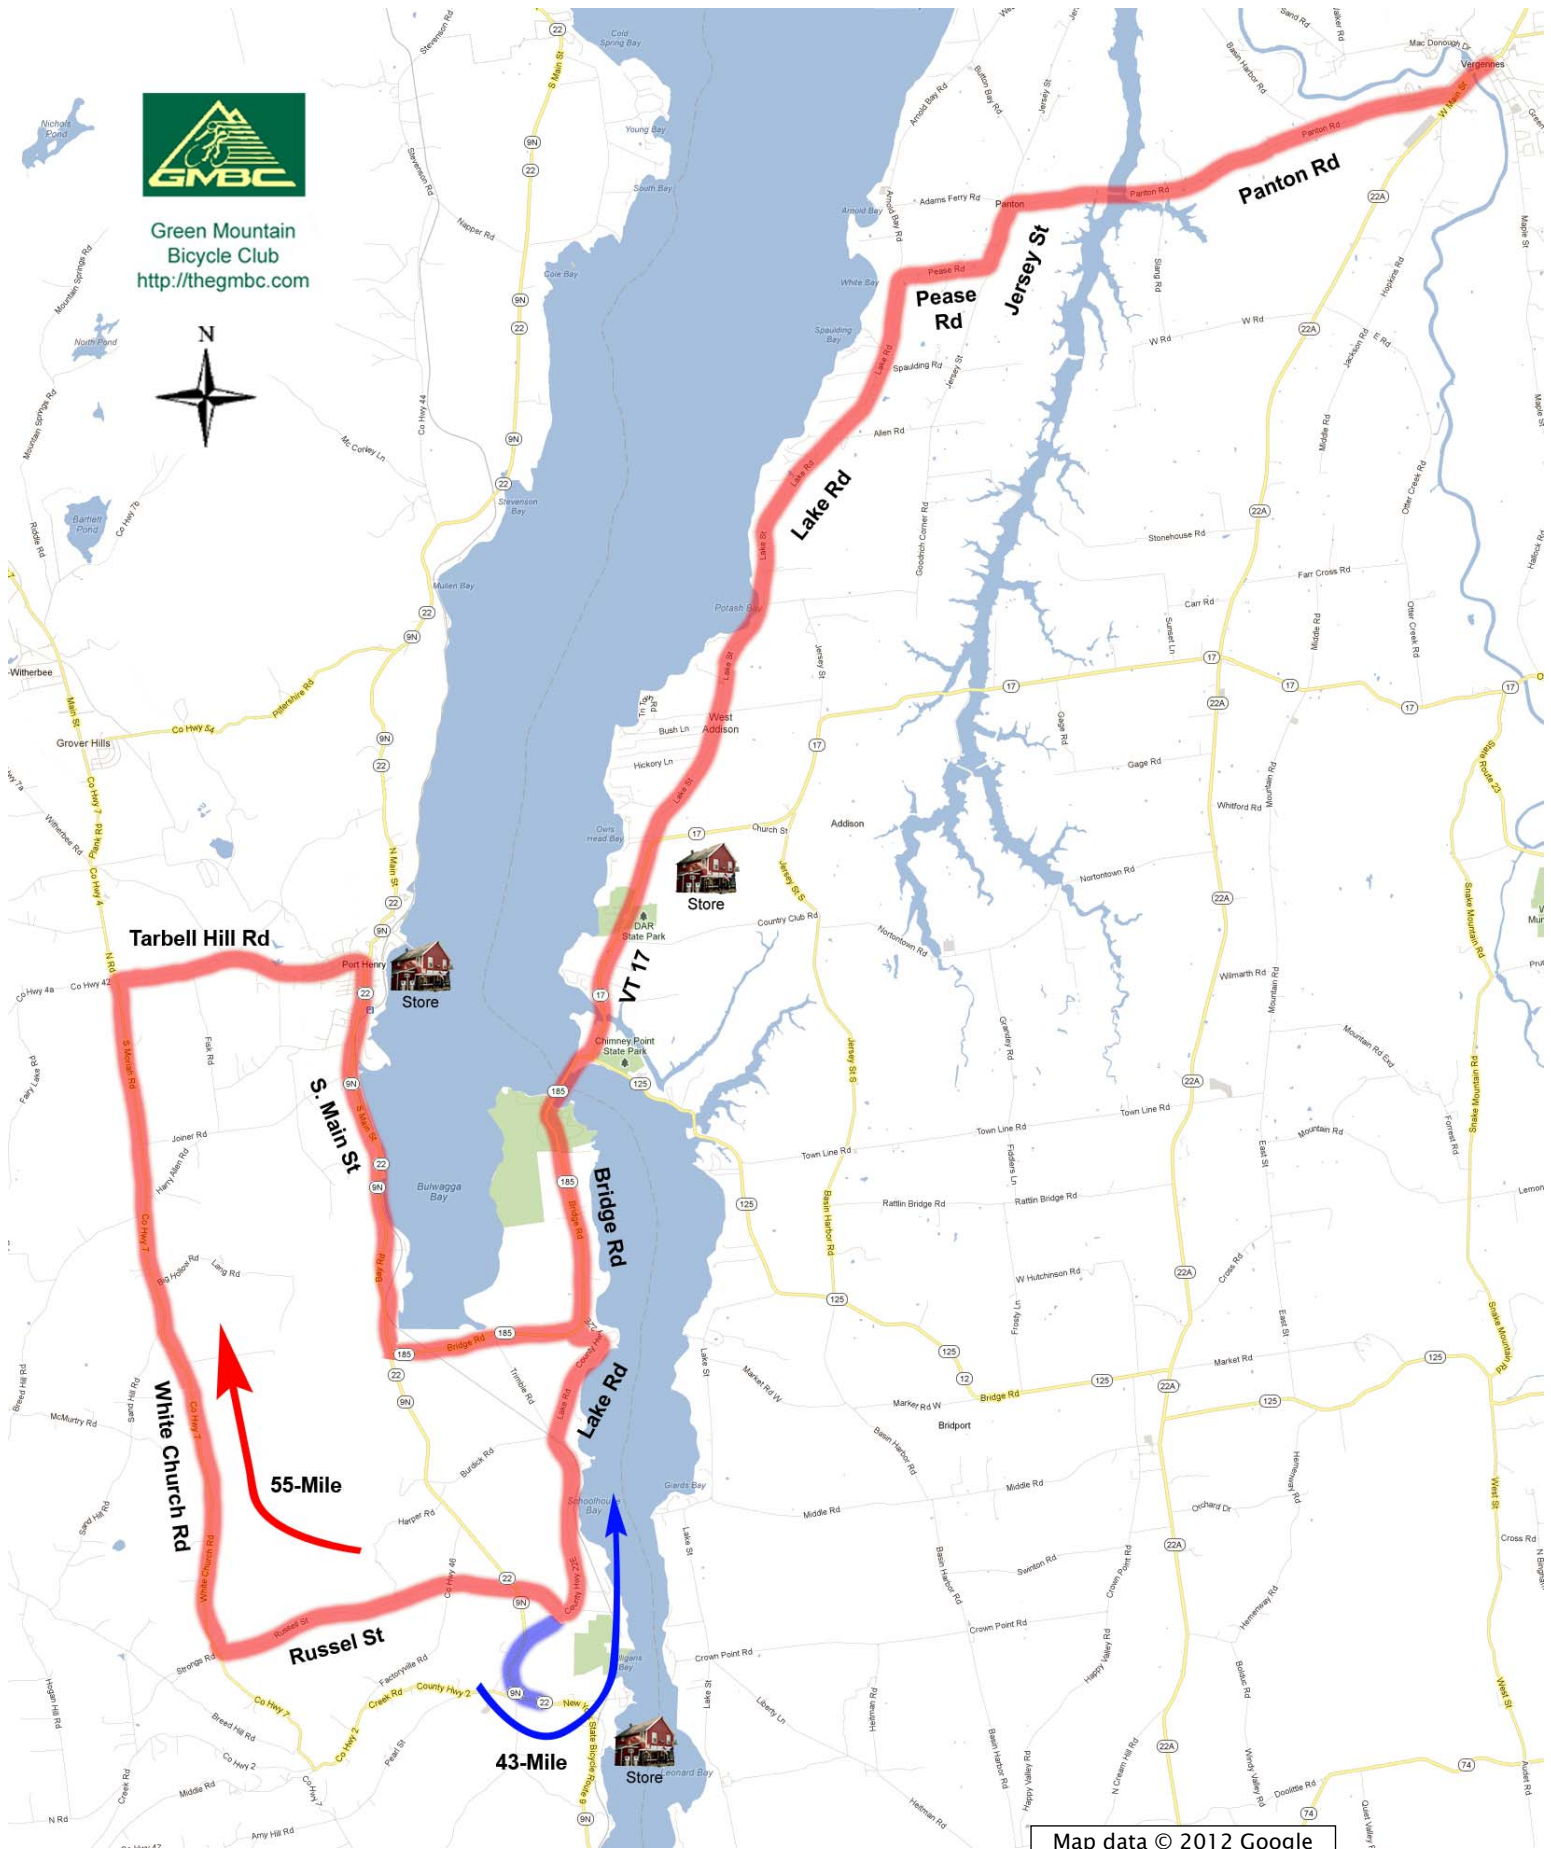

Cue Sheet: Champlain Bridge Ride

Note: Mileage information for reference only.

Mile	Increment	Instruction	Compass	
43 & 55		Both Rides		
0	0	Start at Vergennes High School, Head west on Monkton Rd	WSW	
0.3	0.3	Bear left on N Main St	SW	
1.0	0.8	Turn right on Panton Rd	W	
5.3	4.3	Bear left on Jersey St	SSW	
5.9	0.6	Turn right on Pease Rd	W	
6.7	0.8	Bear left, staying on Pease Rd	S	
12.6	5.9	Merge onto VT-17 at West Addison General Store	SSW	
14.7	2.1	Bear right and cross Crown Point Bridge.	W	
17.3	2.6	Turn left on Lake Rd	SE	
18.6	1.3	Turn left after crossing RR tracks, staying on Lake Rd	SSE	
20.2	1.7	Long ride turns right on Goodrich Rd. Short ride continues straight	W / SW	
43-Mile		43-Mile Ride		
20.7	0.5	Turn left onto NY 9N/22A	S	
21.3	0.6	Turn left at 4-way intersection, staying on NY 9N/22A	E	
21.4	0.1	Turn around and head back after stopping for break at store	W	
21.6	0.2	Turn right at 4-way intersection, staying on NY 9N/22A	N	
22.2	0.6	Turn right onto Lake Rd	NE	
24.3	2.1	Turn right and cross RR tracks, staying on Lake Rd	NNE	
25.6	1.3	Turn right onto Bridge Rd, NY 185. Rejoin long ride route	N	
55-Mile		55-Mile Ride		
20.8	0.6	Cross NY 9N onto Russell St. Watch traffic!	W	
23.7	2.9	Turn right on White Church Rd (becomes S. Moriah Rd)	NNW	
30.0	6.4	Turn right on Tarbell Hill Rd (becomes Broad St)	E	
32.4	2.4	Turn right onto Main St, NY 9N & 22A	S	
36.2	3.7	Turn left on Bridge Rd, NY-185	E	
38.0	1.8	Short ride rejoins route at Lake Rd	N	
43	55	Both Rides		
28.2	40.3	2.3	Cross bridge and bear left on VT 17	NE
30.3	42.7	2.4	Bear left onto Lake St at WAGS	NNE
36.2	48.6	5.9	Bear right on Pease Rd at Arnold Bay Rd	E
37	49.5	0.9	Bear left onto Jersey St	NNE
37.7	50.0	0.6	Bear right onto Panton Rd	ENE
41.9	54.3	4.3	Turn left onto Main St	NE
42.7	55.0	0.8	Turn right onto Monkton Rd and return to school	ENE

55-Mile

43-Mile

Map data © 2012 Google