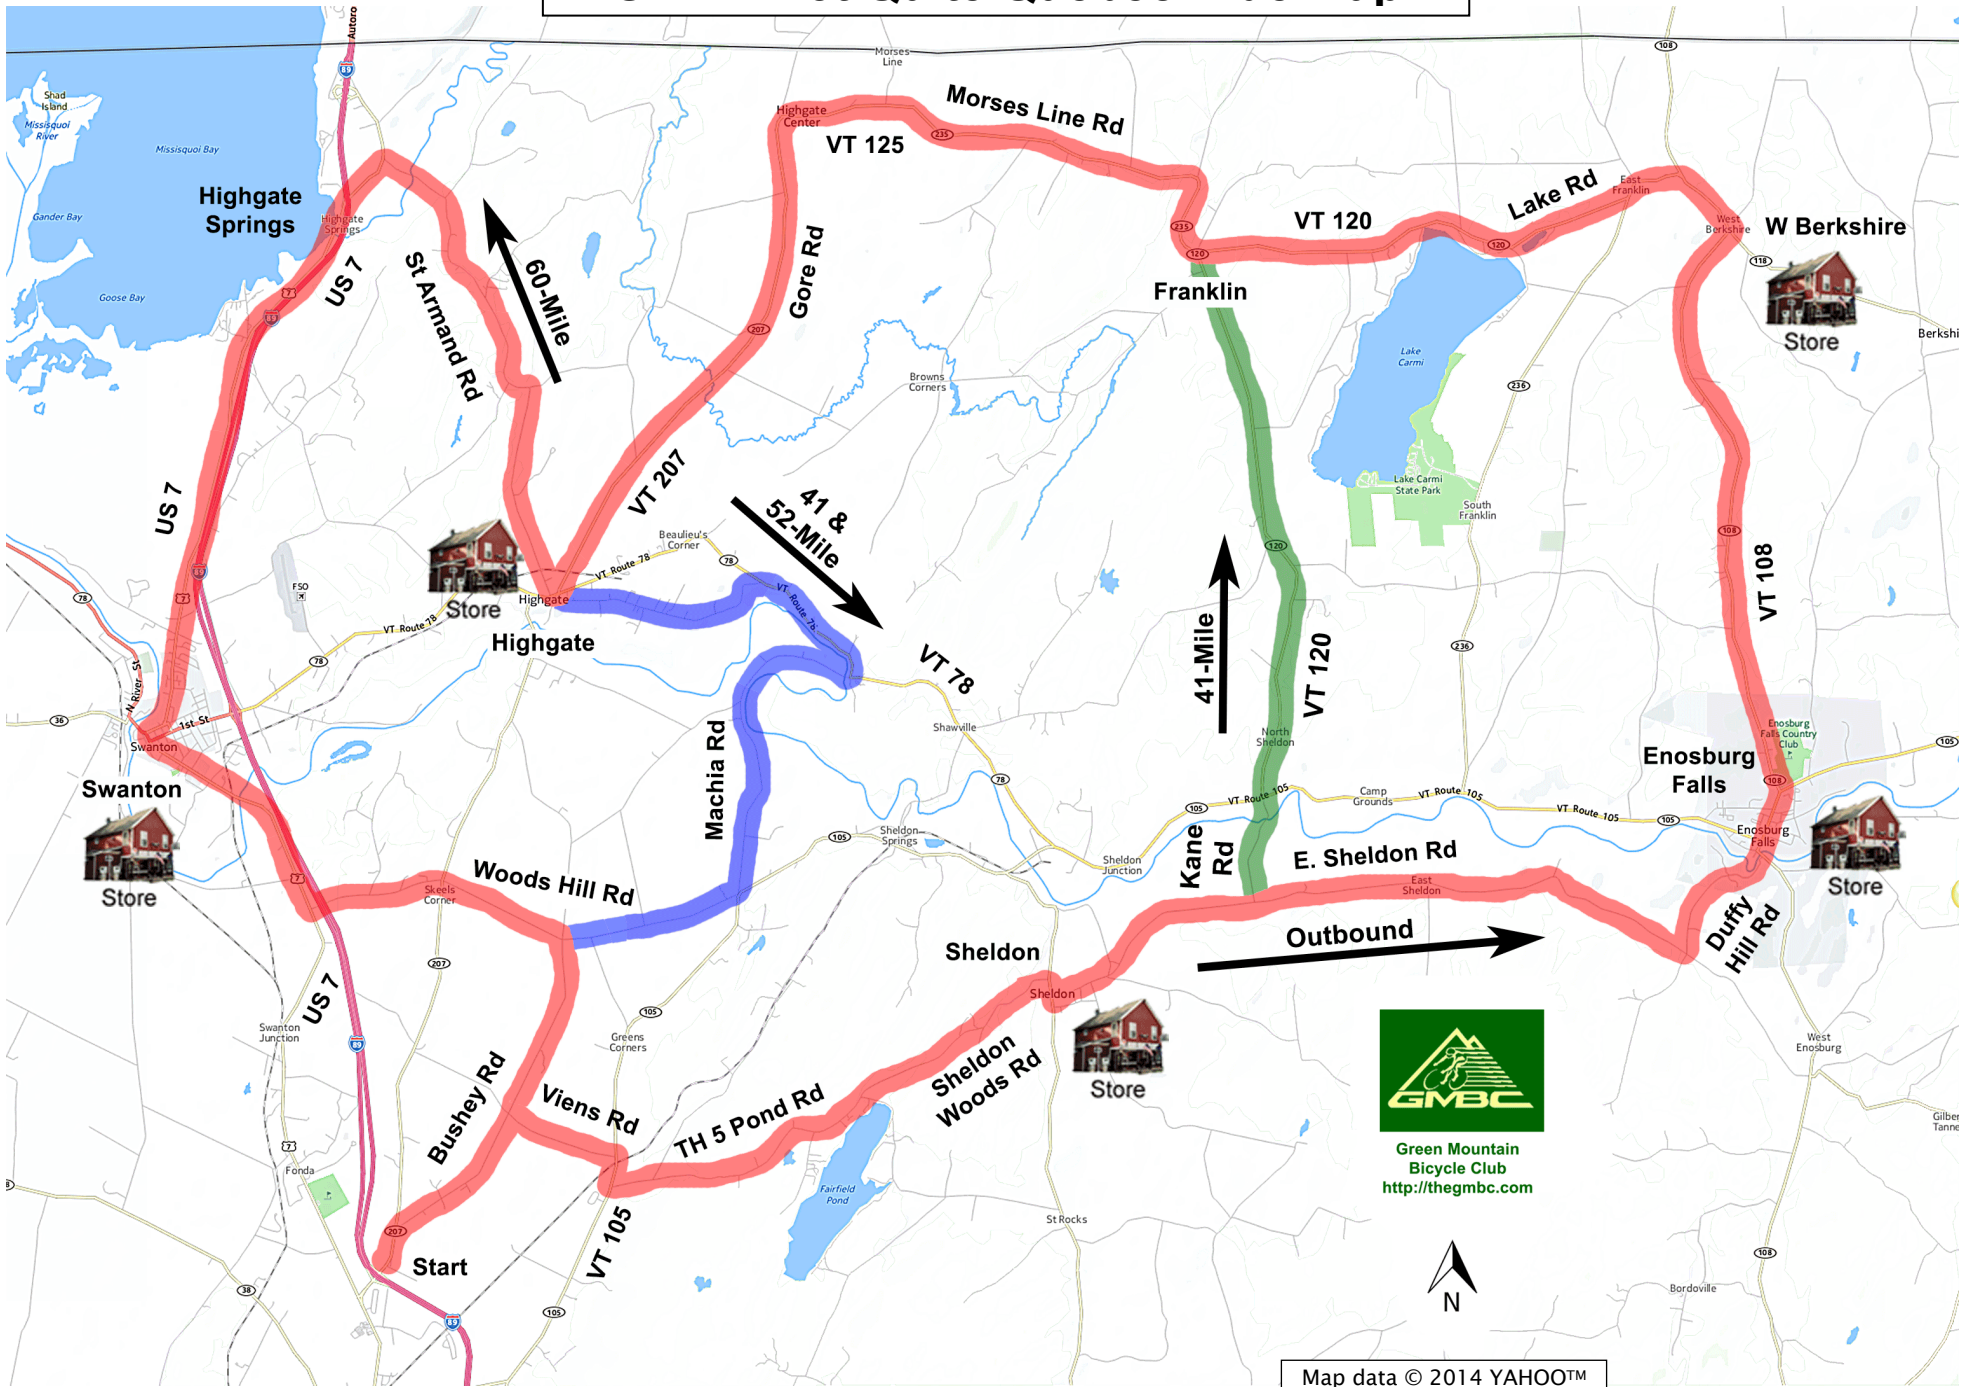

Cue Sheet: Not Quite Quebec

Mile 52 & 60	Leg	Turn	Instruction	Compass	
0	--	TL	Turn left at start at Tractor Supply Co, VT 207, just north of I89 Exit 20	N	
0.4	0.4	TR	Turn right onto Bushey Rd	NE	
2.0	1.6	TR	Turn right onto Viens Rd	SE	
3.2	1.2	TR	Turn right onto VT 105	S	
3.5	0.3	TL	Turn left onto TH 5 / Pond Rd	E	
6.2	2.7	CS	Continue straight onto Sheldon Woods Rd	NNE	
8.4	2.2	TR	Turn right onto Main St in Sheldon	S	
8.7	0.3	TL	Turn left onto Bridge St	E	
9.0	0.3	TL	Turn left onto Pleasant St, becomes E Sheldon Rd	N	
41	41		41-Mile Ride		
11.2	2.2	TL	Turn left onto Kane Rd	N	
12.2	1.0	CS	Continue straight across VT 105 onto VT 120	N	
17.8	5.6	TL	Turn left onto VT 235, joining other rides	W	
52 & 60	52 & 60		52 & 60-Mile Rides		
15.6	6.6	TL	Turn left onto Duffy Hill Rd	N	
17.0	1.4	TL	Turn left onto VT 108. Follow around to right after crossing river	N	
17.7	0.7	TL	Turn left to stay on VT 108	NNW	
23.5	5.8	TL	Turn left to stay on VT 108	NNW	
24.2	0.7	BL	Bear left onto Lake Rd	NW	
29.3	5.1	CS	Continue straight onto VT 235 / Morses Line Rd	W	
41	52	41 & 52	41 & 52-Mile Ride		
21.8	33.3	4.0	CS	Continue straight onto VT 207 / Gore Rd	W
28.2	39.7	6.4	TR	Turn right onto VT 78, then immediate left onto Mill Hill Rd, then left again onto Lamkin St	WSW
30.5	42.0	2.3	BR	Bear right onto VT 78	SE
31.9	43.4	1.4	TR	Turn right onto Machia Rd and cross bridge	W
35.1	46.7	3.3	TR	Turn right onto Woods Hill Rd at VT 105	WSW
36.9	48.5	1.8	TL	Turn left onto Bushey Rd	S
40.4	51.9	3.4	BL	Bear left onto VT 207 / Highgate Rd	S
40.7	52.2	0.4	--	End	--
60	60		60-Mile Ride		
33.3	4.0	S	Continue straight onto VT 207 / Gore Rd	W	
39.7	6.4	TR	Turn right onto VT 78, then immediate turn right onto St. Armand Rd	SWS, NNW	
41.8	2.1	TL	Turn left to stay on St Armand Rd	W	
44.8	3.0	TL	Turn left onto US 7. Follow through Swanton.	S	
53.5	4.7	TL	Turn left onto Woods Hill Rd	E	
56.1	2.6	TR	Turn right onto Bushey Rd	S	
59.6	3.5	BL	Bear left onto VT 207	S	
60.0	0.4	--	End	--	

Route Details: 41-mile ride: <https://ridewithgps.com/routes/33487514>
52-mile ride: <https://ridewithgps.com/routes/9305642>
60-mile ride: <https://ridewithgps.com/routes/5125319>

GMBC Not Quite Quebec Ride Map

Green Mountain
Bicycle Club
<http://thegmbc.com>

Map data © 2014 YAHOO™